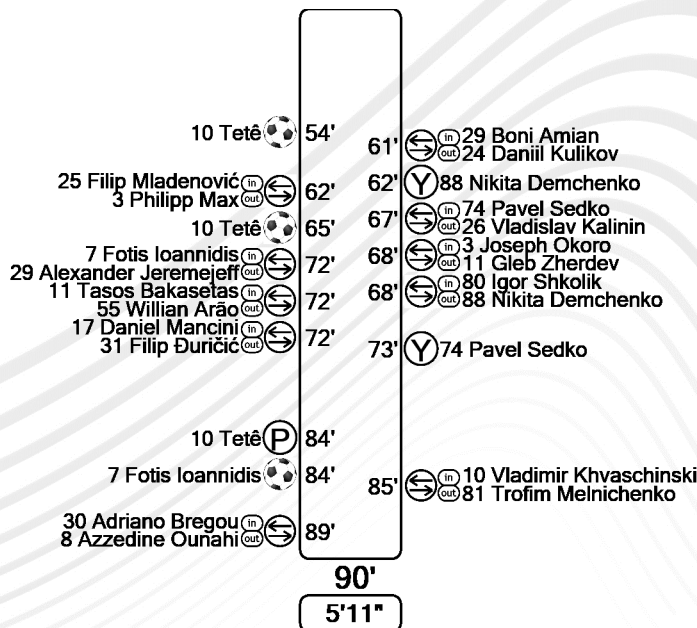

- 21 Fedor Lapoukhov (GK)
- 2 Vadim Pigas
- 4 Aleksei Gavrillovich
- 11 Gleb Zherdev
- 19 Dmitri Podstrelov
- 24 Daniil Kulikov
- 26 Vladislav Kalinin
- 66 Raf Lopes
- 67 Roman Begunov (C)
- 81 Trofim Melnichenko
- 88 Nikita Demchenko
- 13 Ivan Shimakovich (GK)
- 49 Artem Karatai (GK)
- 3 Joseph Okoro
- 10 Vladimir Khvaschinski
- 29 Boni Amian
- 74 Pavel Sedko
- 80 Igor Shkolik

Coach: Rui Carlos Pinho Da Vitoria

	Half time	Full time
Attempts total	9	17
Attempts on target	3	8
Saves	1	1
Corners	4	8
Offsides	1	3
Fouls committed	4	6
Fouls suffered	8	16
Free kicks to goal	0	0
Possession	64%	64%
Ball in play	17'50"	33'36"
Total ball in play	27'52"	52'37"

Referee: Rob Hennessy (IRL)
Assistant referees: Dermot Broughton (IRL), Emmett Dynan (IRL)
Fourth official: Kevin O'Sullivan (IRL)
UEFA delegate: Sanja Bosanac Perisic (MNE)

Coach: Vadim Skripchenko

	Half time	Full time
Attempts total	3	7
Attempts on target	1	1
Saves	2	4
Corners	1	4
Offsides	2	2
Fouls committed	9	17
Fouls suffered	4	6
Free kicks to goal	1	1
Possession	36%	36%
Ball in play	10'02"	19'01"
Total ball in play	27'52"	52'37"

VAR: Darren England (ENG)
Assistant VAR: Sian Massey-Ellis (ENG)

Attendance: 19,866

Goal (G) Booked (Y) Sent off (R) Substitution (S) Penalty (P) Own goal (O) Captain (C) GK Goalkeeper * Misses next match if booked

00:49:09CET
20 Dec 2024