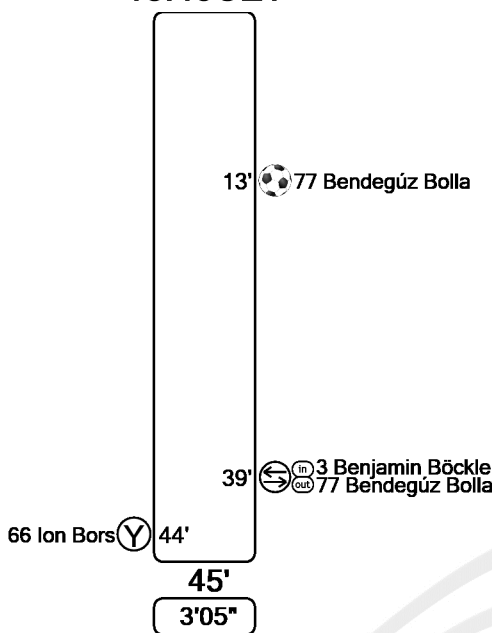

Full Time Report

Matchday 3 - Thursday 7 November 2024

Stadionul Zimbru - Chisinau

FC Petrocub

SK Rapid

0 (0)
Half-time

18.45CET

(1) **3**
Half-time

- 1 Silviu **Smalenea** (GK)
- 4 Victor **Mudrac**
- 9 Vladimir **Ambros** (C)
- 11 Sergiu **Plătică**
- 20 Donalio **Douanla**
- 21 Maxim **Potîrniche**
- 23 Mihai **Lupan**
- 37 Dan **Puşcaş**
- 39 Teodor **Lungu**
- 66 Ion **Bors**
- 90 Ion **Jardan**
- 31 Victor **Dodon** (GK)
- 32 Dumitru **Coval** (GK)
- 5 Gilbert Djangmah **Narh**
- 6 Boubacar **Diallo**
- 8 Dumitru **Demian**
- 17 Vsevolod **Nihaev**
- 22 Marin **Căruntu**
- 30 Vasile **Jardan**
- 55 Manuel Nana **Agyemang**

- 45 Niklas **Hedl** (GK)
- 6 Serge-Philippe **Raux-Yao**
- 7 Dion **Beljo**
- 8 Lukas **Grgić**
- 9 Guido **Burgstaller**
- 17 Mamadou **Sangaré**
- 18 Matthias **Seidl** (C)
- 21 Louis **Schaub**
- 23 Jonas **Auer**
- 55 Nenad **Cvetković**
- 77 Bendegúz **Bolla**
- 25 Paul **Gartler** (GK)
- 50 Laurenz **Orgler** (GK)
- 3 Benjamin **Böckle**
- 4 Jakob **Schöller**
- 5 Roman **Kerschbaum**
- 10 Christoph **Lang**
- 19 Thierry **Gale**
- 20 Maximilian **Hofmann**
- 24 Dennis **Kaygin**
- 27 Noah **Bischof**
- 48 Nikolaus **Wurmbrand**