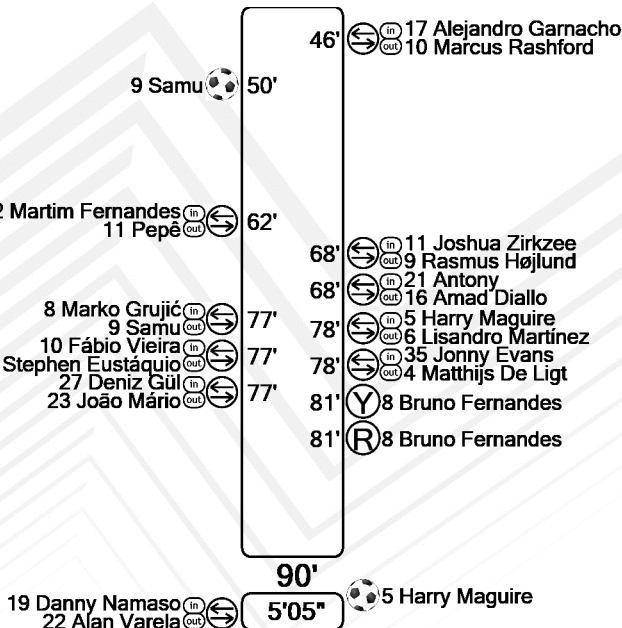

(2) **3**
Half-time

- 24 André Onana (GK)
- 3 Noussair Mazraoui
- 4 Matthijs De Ligt
- 6 Lisandro Martínez
- 8 Bruno Fernandes (C)
- 9 Rasmus Højlund
- 10 Marcus Rashford
- 14 Christian Eriksen
- 16 Amad Diallo
- 18 Casemiro
- 20 Diogo Dalot
- 1 Altay Bayındır (GK)
- 22 Tom Heaton (GK)
- 2 Victor Lindelöf
- 5 Harry Maguire
- 11 Joshua Zirkzee
- 17 Alejandro Garnacho
- 21 Antony
- 25 Manuel Ugarte
- 35 Jonny Evans
- 43 Toby Collyer
- 44 Daniel Gore

Coach:

Erik Ten Hag

	Half time	Full time
Attempts total	11	29
Attempts on target	4	9
Saves	2	5
Corners	4	10
Offsides	1	1
Fouls committed	4	7
Fouls suffered	4	7
Free kicks to goal	0	0
Possession	47%	53%
Ball in play	12'48"	31'04"
Total ball in play	27'06"	58'52"

VAR:

Bastian Dankert (GER)

Assistant VAR:

Fedayi San (SUI)