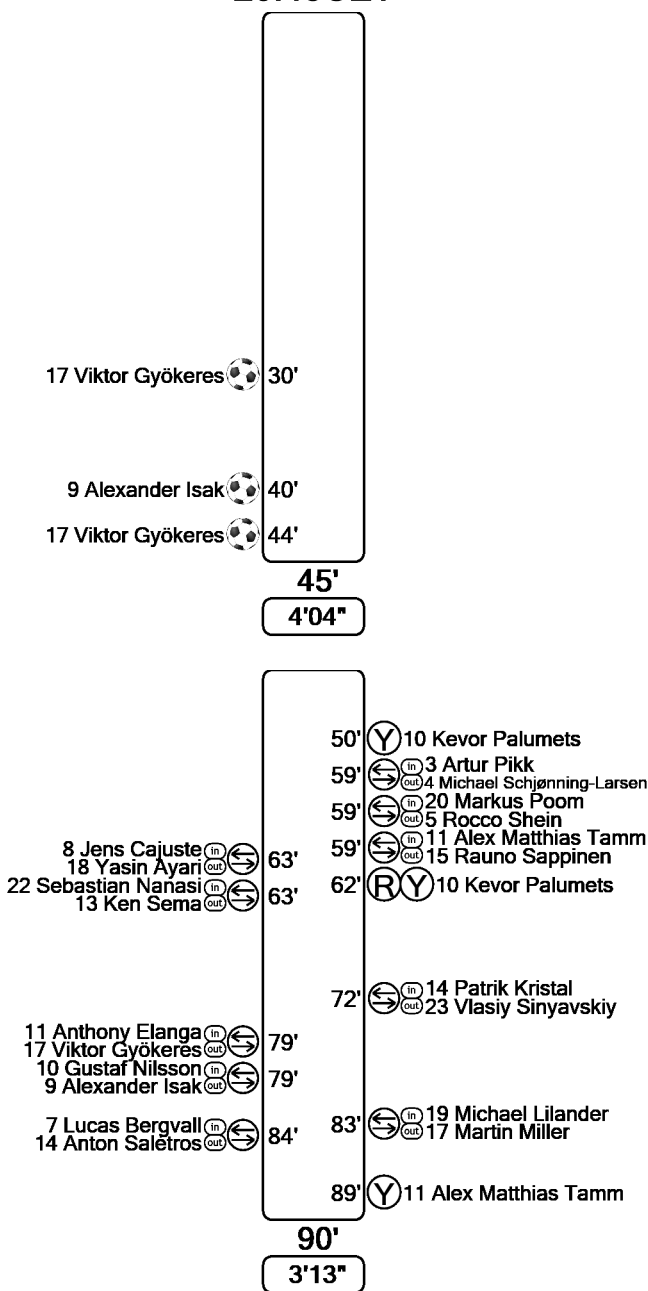

Full Time Report

League phase - Sunday 8 September 2024

Group C1 - Strawberry Arena - Solna

Sweden

Estonia

3 (3)
Half-time

20.45CET

(0) 0
Half-time

1. 12 Viktor Johansson (GK)
   - 2 Alex Douglas
   - 4 Isak Hien
   - 5 Gabriel Gudmundsson
   - 9 Alexander Isak
   - 13 Ken Sema
   - 14 Anton Salétros
   - 16 Niclas Eliasson
   - 17 Viktor Gyökeres
   - 18 Yasin Ayari
   - 21 Dejan Kulusevski (C)
   - 1 Jacob Zetterström (GK)
   - 23 Kristoffer Nordfeldt (GK)
   - 3 Linus Wahlqvist
   - 6 Ludwig Augustinsson
   - 7 Lucas Bergvall
   - 8 Jens Cajuste
   - 10 Gustaf Nilsson
   - 11 Anthony Elanga
   - 15 Carl Starfelt
   - 19 Mattias Svanberg
   - 20 Edvin Kurtulus
   - 22 Sebastian Nanasi
2. Coach: Jon Dahl Tomasson

1. 12 Karl Hein (GK)
   - 4 Michael Schjønning-Larsen
   - 5 Rocco Shein
   - 10 Kevor Palumets
   - 13 Maksim Paskotši
   - 15 Rauno Sappinen
   - 16 Joonas Tamm
   - 17 Martin Miller
   - 18 Karol Mets (C)
   - 21 Martin Vetkal
   - 23 Vlasiy Sinyavskiy
   - 1 Matvei Igonen (GK)
   - 22 Karl Vallner (GK)
   - 2 Märten Kuusk
   - 3 Artur Pikk
   - 6 Mihkel Ainsalu
   - 7 Robi Saarma
   - 8 Danil Kuraksin
   - 9 Ioan Yakovlev
   - 11 Alex Matthias Tamm
   - 14 Patrik Kristal
   - 19 Michael Lilander
   - 20 Markus Poom
2. Coach: Jürgen Henn

	Half time	Full time
Attempts total	20	34
Attempts on target	7	11
Saves	1	2
Corners	9	13
Offsides	1	2
Fouls committed	4	5
Fouls suffered	2	8
Free kicks to goal	0	0
Possession	56%	61%
Ball in play	14'52"	34'17"
Total ball in play	26'34"	56'20"

Referee: Sven Jablonski (GER)
Assistant referees: Lasse Koslowski (GER), Eduard Beitinger (GER)
Fourth official: Tobias Reichel (GER)
UEFA delegate: Ivan Lekov (BUL)

	Half time	Full time
Attempts total	3	5
Attempts on target	1	2
Saves	3	7
Corners	1	1
Offsides	2	3
Fouls committed	2	8
Fouls suffered	4	5
Free kicks to goal	0	0
Possession	44%	39%
Ball in play	11'42"	22'03"
Total ball in play	26'34"	56'20"

VAR: Christian Dingert (GER)
Assistant VAR: Patrick Hansbauer (GER)

Attendance: 14,858