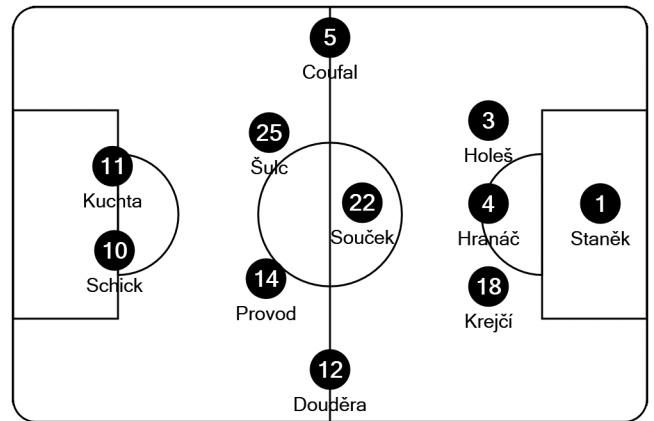

- 16 Matěj Kovář (GK)
- 23 Vítězslav Jaroš (GK)
- 2 David Zima
- 6 Martin Vitík
- 7 Antonín Barák
- 8 Petr Ševčík
- 9 Adam Hložek
- 13 Mojmír Chytil
- 15 David Jurásek
- 17 Václav Černý
- 19 Tomáš Chory
- 20 Ondřej Lingr
- 21 Lukáš Červ
- 24 Tomáš Vlček
- 26 Matěj Jurásek

Coach:

Ivan Hašek

Assistant referees: Filippo Meli (ITA)

Giorgio Peretti (ITA)

VAR: Massimiliano Irrati (ITA)

Assistant VAR: Paolo Valeri (ITA)

Fedayi San (SUI)

19:52:40 CET
18 Jun 2024